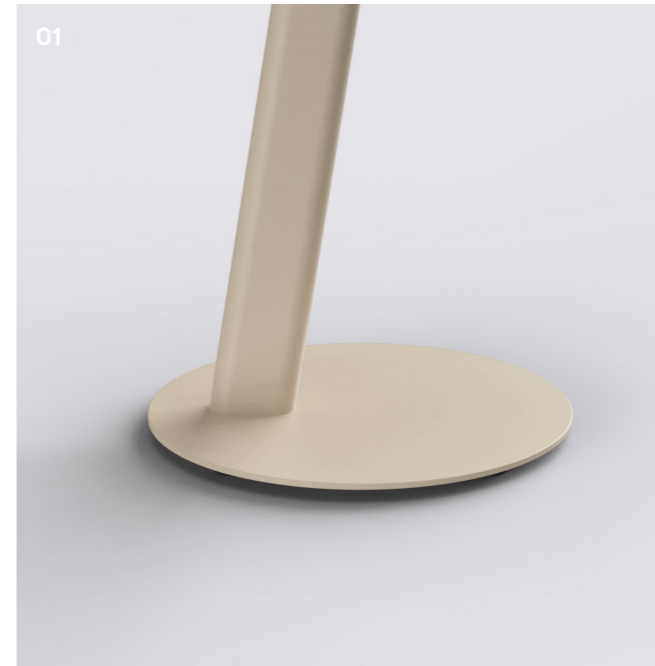

## Rosie Laptop Table

A flexible work surface crafted to bring more versatility to casual seating areas.

The Rosie Laptop Table boasts an ultra low profile base with a sleek oval profile leg that effortlessly works together with soft seating or chairs.

The generous work surface easily accommodates a laptop and mouse.

01 Rosie laptop table base, made from steel and aluminium, is available in standard finish of Blanc and Noir as well as TW seasonal powdercoat colours.

02 Rosie laptop table worktop in high pressure laminate faced plywood with clear lacquered sharknose edge. Available in Blanc and Noir. Customer may also supply own worktop.

Rosie Laptop Table

Thinking Works  
© Copyright 2024  
All Rights Reserved