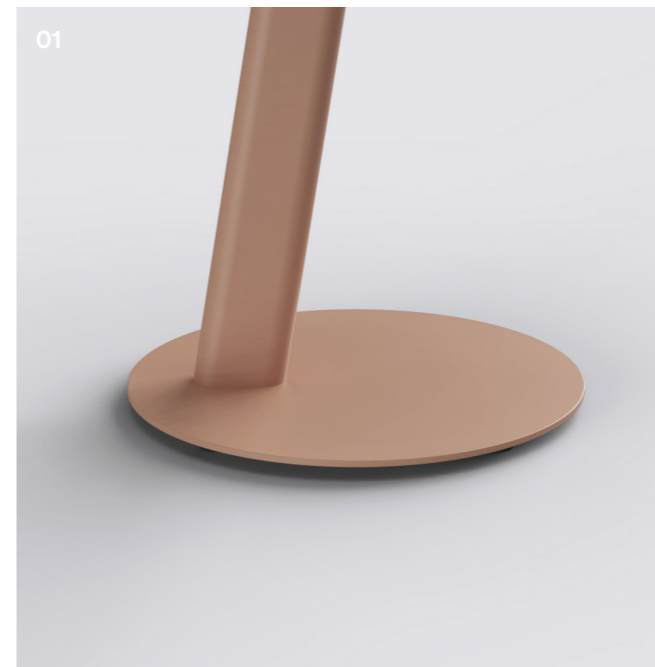

## Rosie Laptop Table

A flexible work surface crafted to bring more versatility to casual seating areas.

The Rosie Laptop Table boasts an ultra low profile base with a sleek oval profile leg that effortlessly works together with soft seating or chairs.

The generous work surface easily accommodates a laptop and mouse.

01 Rosie laptop table base, made from steel and aluminium, is available in standard finish of Blanc and Noir as well as TW seasonal powdercoat colours.

02 Rosie laptop table worktop in high pressure laminate faced plywood with clear lacquered sharknose edge. Available in Blanc and Noir. Customer may also supply own worktop.

Rosie Laptop Table

Thinking Works  
© Copyright 2024  
All Rights Reserved