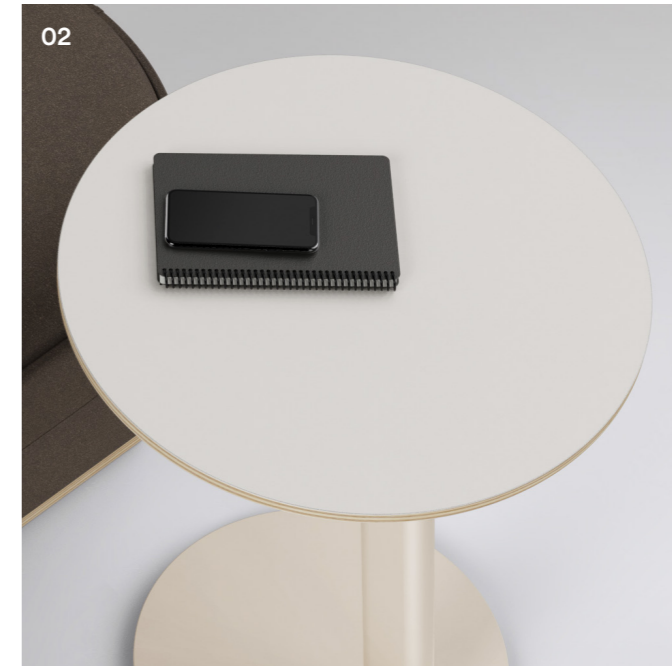

## Rosie Laptop Table

A flexible work surface crafted to bring more versatility to casual seating areas.

The Rosie Laptop Table boasts an ultra low profile base with a sleek oval profile leg that effortlessly works together with soft seating or chairs.

The generous work surface easily accommodates a laptop and mouse.

01 Rosie laptop table base, made from steel and aluminium, is available in standard finish of Blanc and Noir as well as TW seasonal powdercoat colours.

02 Rosie laptop table worktop in high pressure laminate faced plywood with clear lacquered sharknose edge. Available in Blanc and Noir. Customer may also supply own worktop.

Rosie Laptop Table

Thinking Works  
© Copyright 2024  
All Rights Reserved